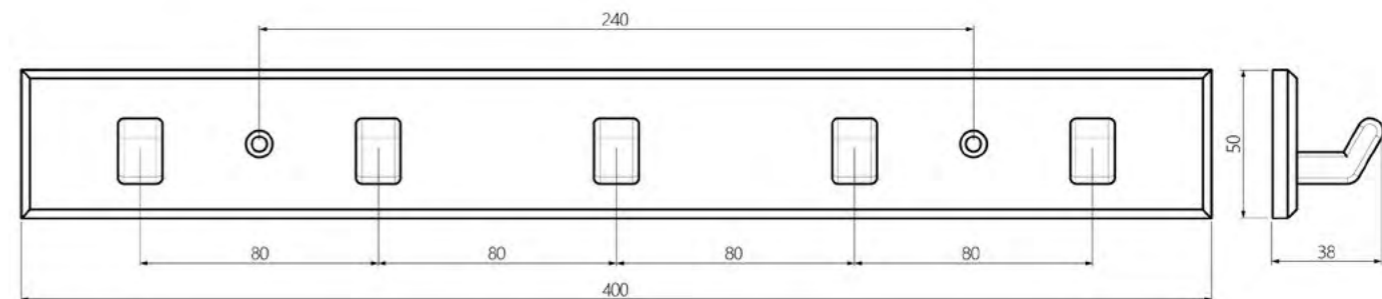

DIY Packing

8171-400-LS8-MV11

A horizontal, textured blue brushstroke graphic that tapers at both ends, serving as a background for the text.

KIDS
COLLECTION

8004-164-I-SK361-BDJ5

8004-164-I-SK361-BDJ1

8004-164-I-SK358-BD4