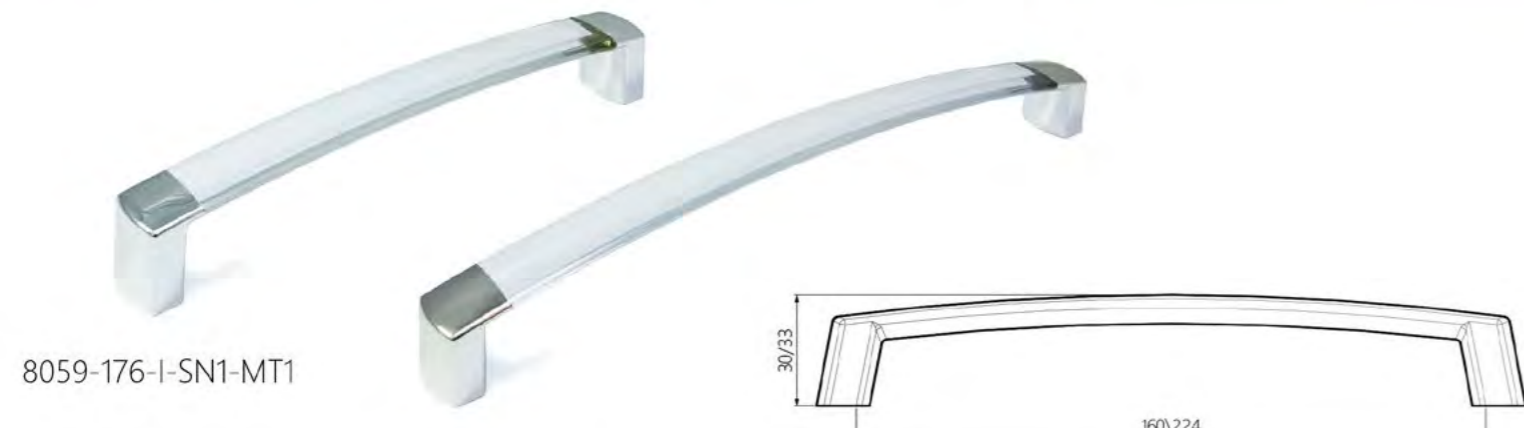

8059-176-I-SN1-MT1

8059-240-I-SN1-MT1