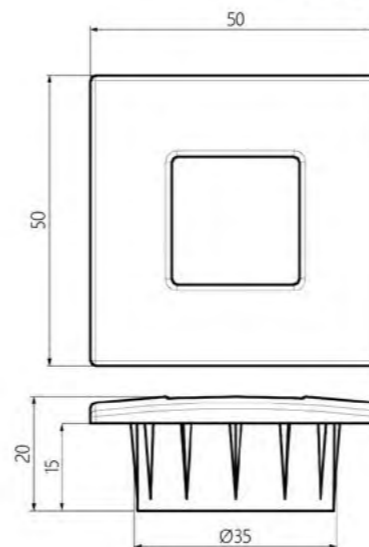

0001-46-DK171