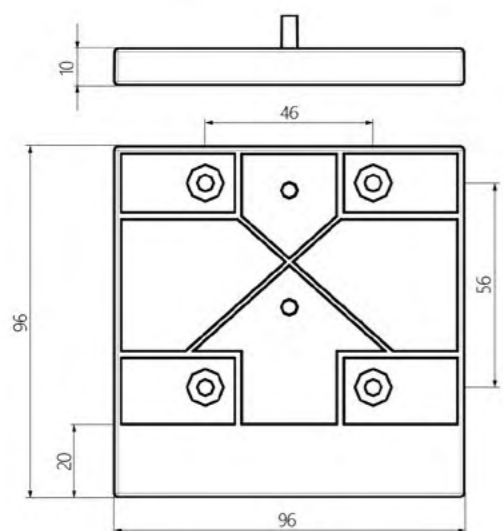

8248-96-MT1