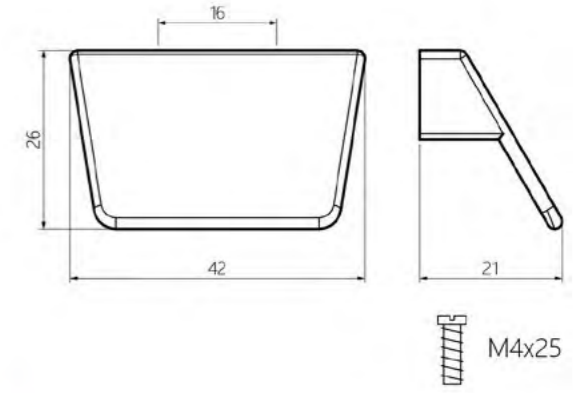

DIY Packing

8171-400-LS8-MV11

A horizontal, textured blue brushstroke graphic that tapers at both ends, serving as a background for the text.

KIDS
COLLECTION

8004-164-I-SK361-BDJ5

8004-164-I-SK361-BDJ1

8004-164-I-SK358-BD4