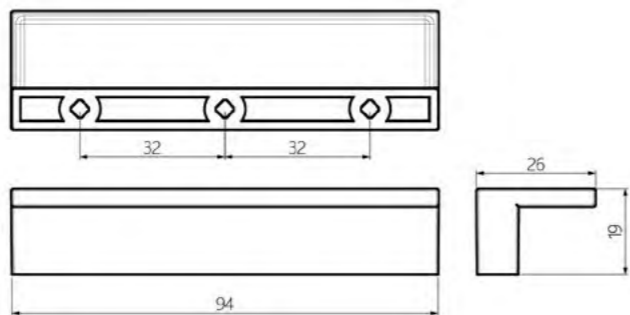

DIY Packing

8171-400-LS8-MV11

A horizontal, textured blue brushstroke graphic that tapers at both ends, serving as a background for the text.

KIDS
COLLECTION

8004-164-I-SK361-BDJ5

8004-164-I-SK361-BDJ1

8004-164-I-SK358-BD4