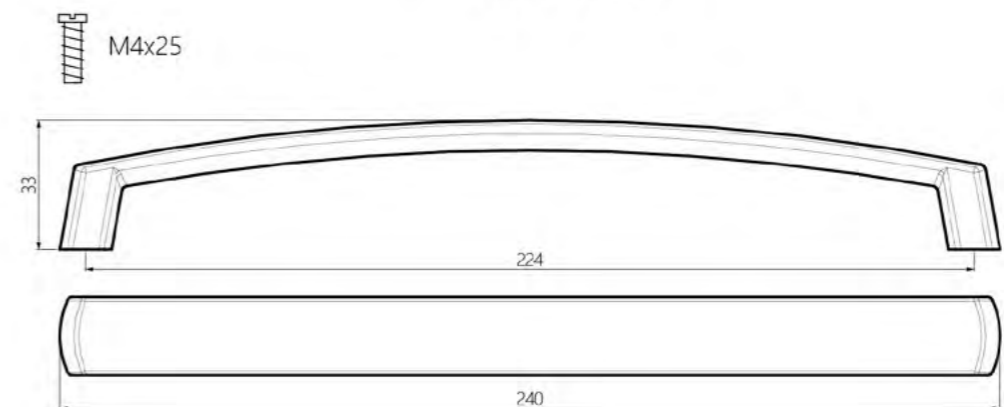

8059-240-I-LS9