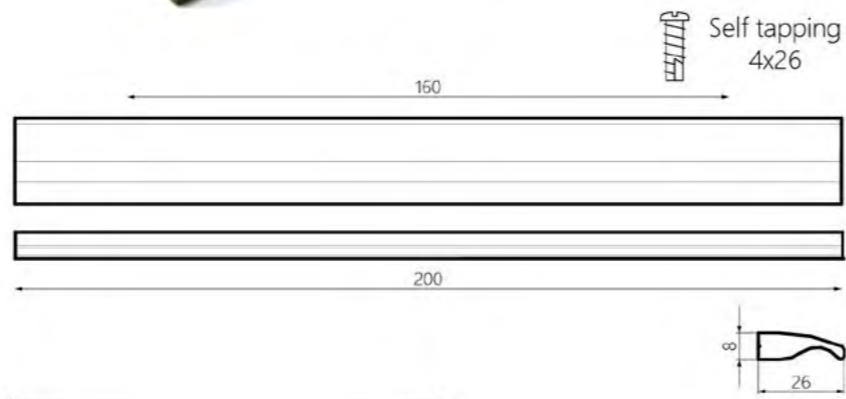

DIY Packing

8171-400-LS8-MV11

A horizontal, textured blue brushstroke graphic that tapers at both ends, serving as a background for the text.

KIDS
COLLECTION

8004-164-I-SK361-BDJ5

8004-164-I-SK361-BDJ1

8004-164-I-SK358-BD4