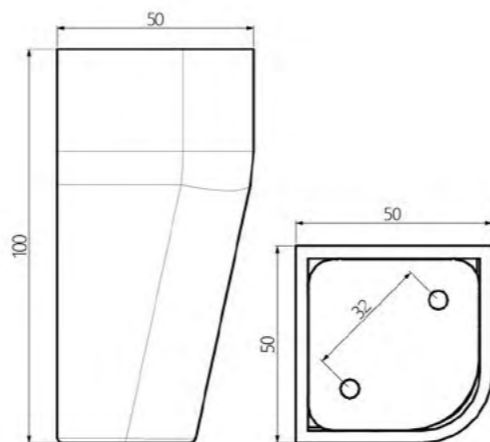

0066-100-DK131