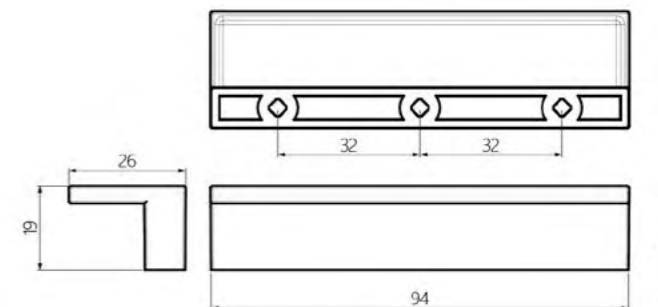

Self tapping
4x26

Self tapping
4x26