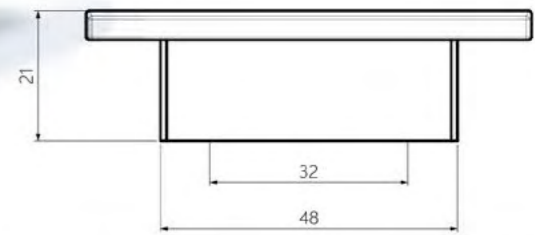

8209-72-I-AN12