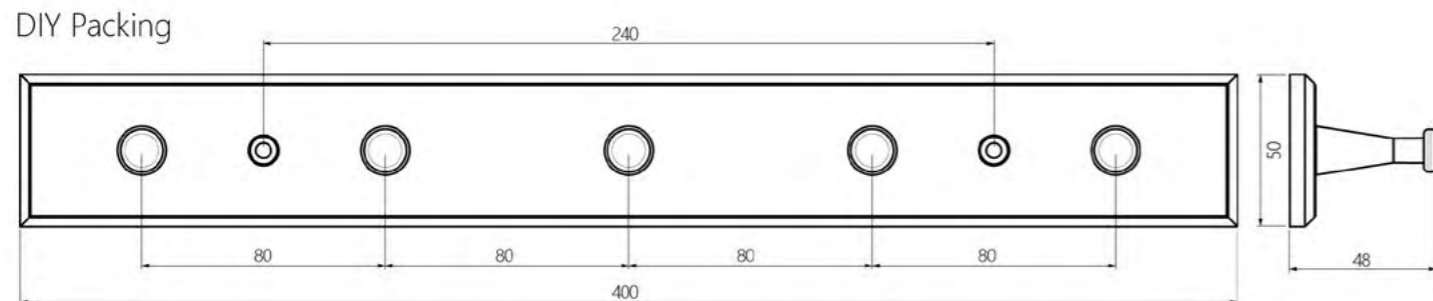

8164-400-MV2-MT1-MV2

Self Adhesive

Self Adhesive

Self Adhesive Deco Parts

Z15-15-K10

Z15-24-K10

Z15-2000-K10

Z15-31-K2-MF1

Z15-2000-K2-MF1

Z15-35-MT3

Z15-2000-K-MF1-F

Z22-31-MT3

Z22-2000-K28-MF1

Z22-31-MT1