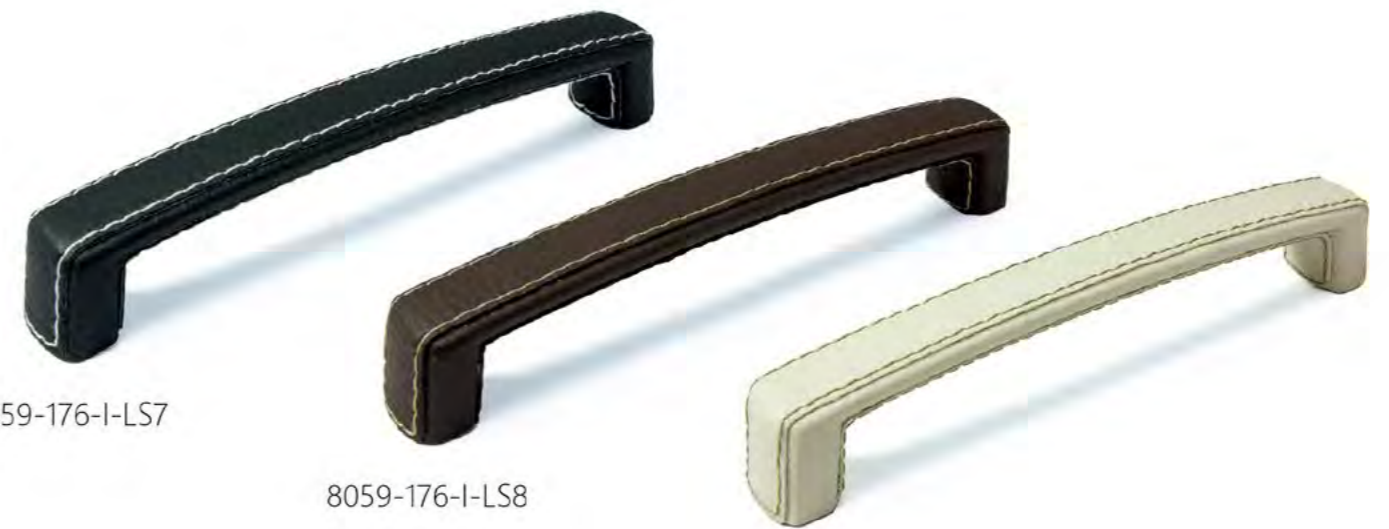

8059-176-I-LS7

8059-176-I-LS8