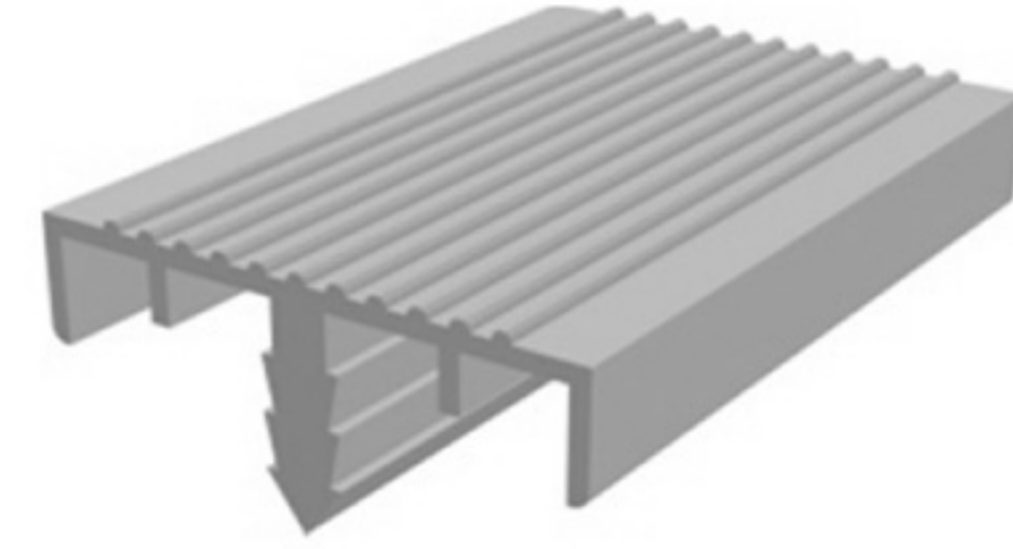

EDGE PROFILE

HARD PVC

Art. NO. : SP38

28 mm.