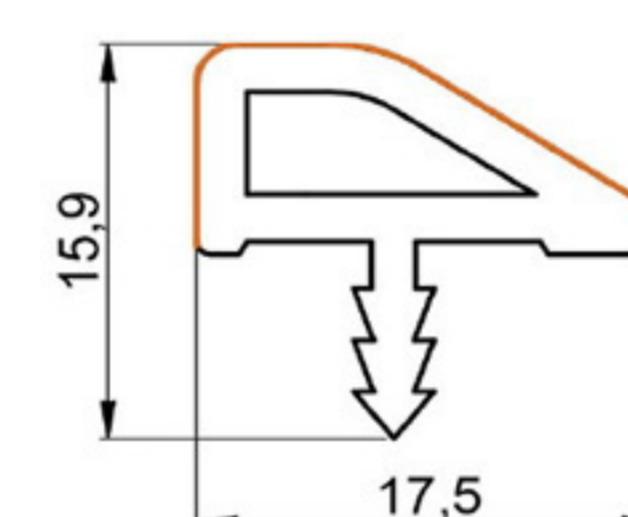

SOFT PVC

Art. NO. : M73/25

25 mm.

EDGE PROFILE 17mm.

HARD PVC

Art. NO. : Z38

17 mm.

EDGE PROFILE 22mm.