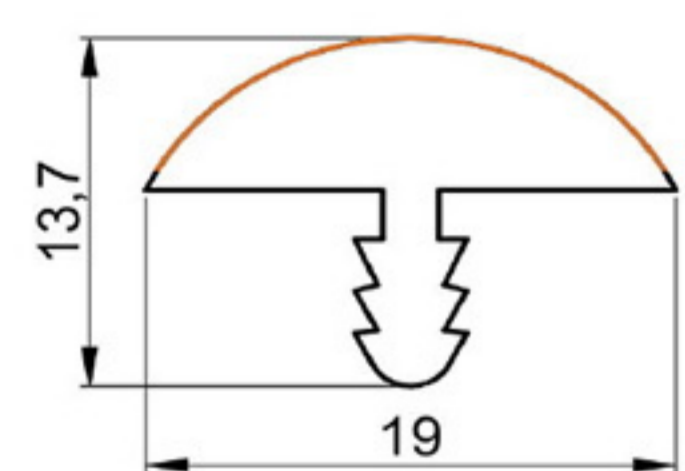

EDGE PROFILE 12mm.

SOFT PVC

Art. NO. : M02/12

12 mm.

EDGE PROFILE 16mm.

SOFT PVC

Art. NO. : M02/16

16 mm.

EDGE PROFILE 19mm.

SOFT PVC

Art. NO. : M02/19

19 mm.

EDGE PROFILE 38mm.

HARD / SOFT PVC

Art. NO. : M18/38

38 mm.