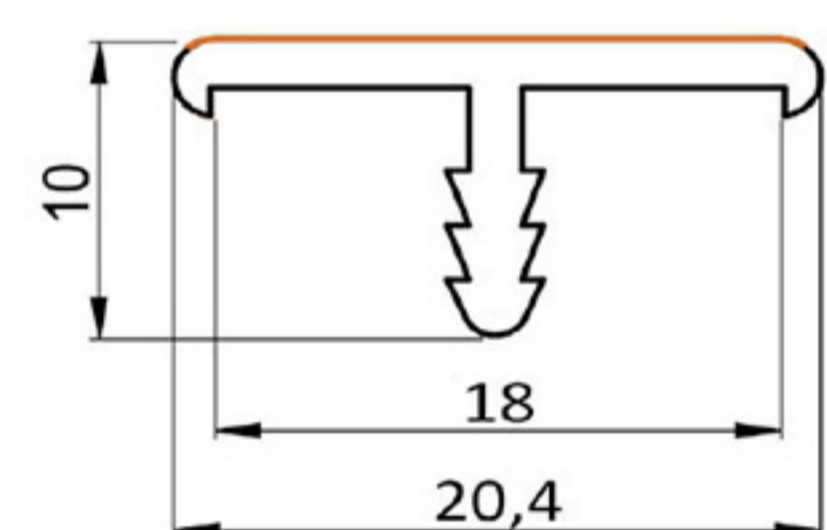

EDGE PROFILE 18mm.

SOFT PVC

Art. NO. : M33/18