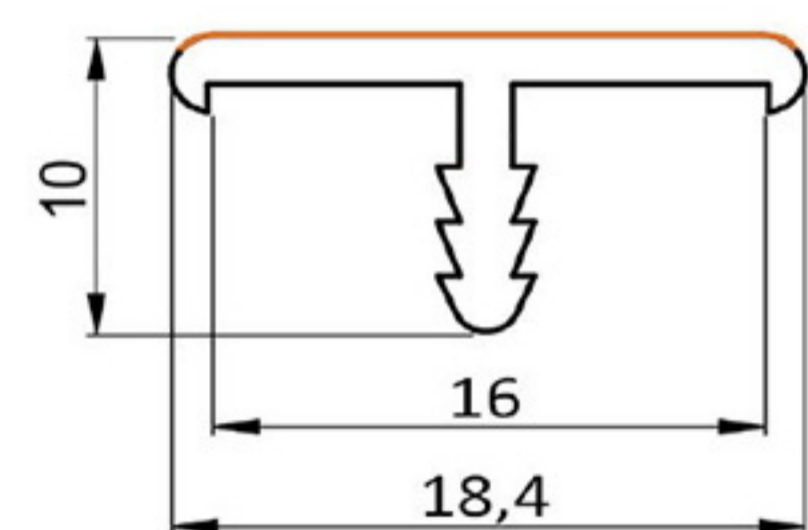

EDGE PROFILE 16mm.

SOFT PVC

Art. NO. : M33/16