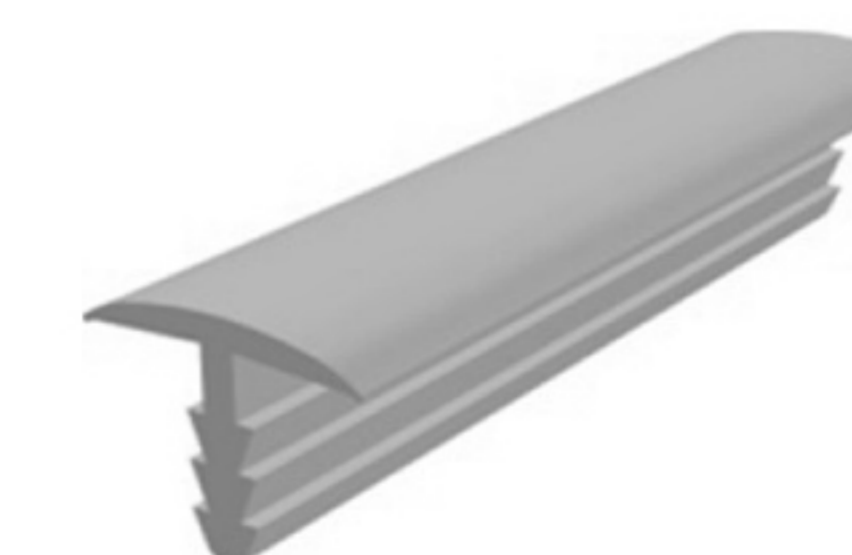

SOFT PVC

Art. NO. : M77

22 mm.

EDGE PROFILE

SOFT PVC

Art. NO. : SP07

9 mm.

EDGE PROFILE 22mm.

SOFT PVC

Art. NO. : M78

22 mm.

EDGE PROFILE

SOFT PVC

Art. NO. : SP08

13 mm.

EDGE PROFILE