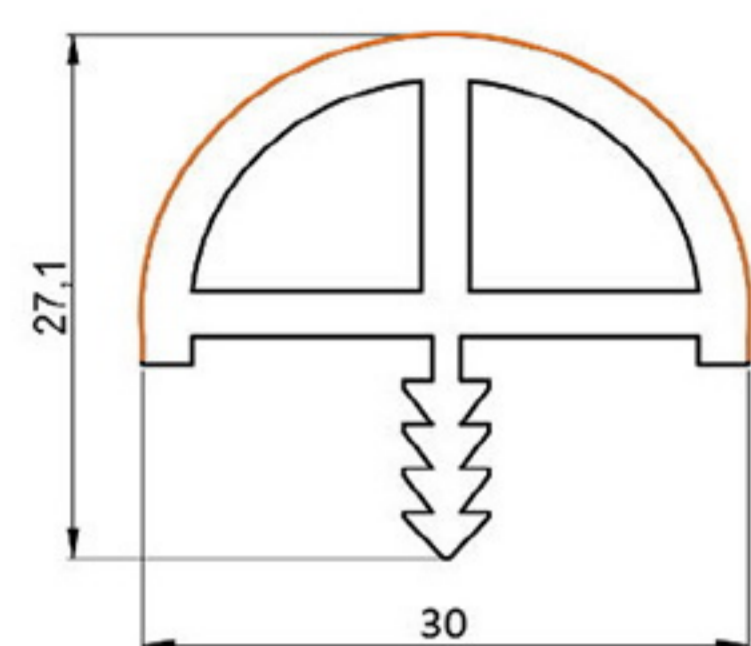

EDGE PROFILE 30mm.

SOFT PVC

Art. NO. : M31/30