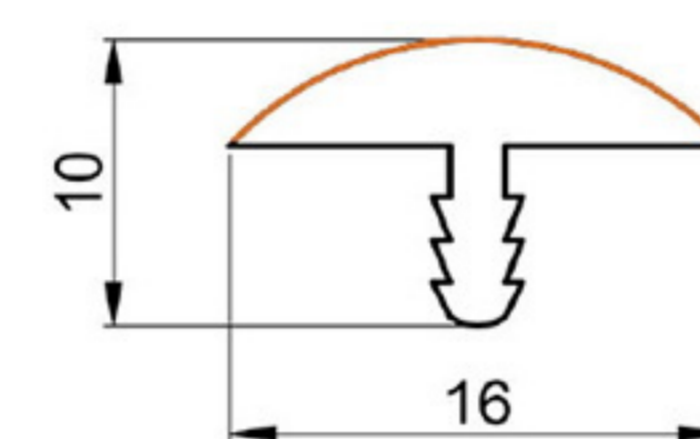

EDGE PROFILE 16mm.

SOFT PVC

Art. NO. : M33/16

16 mm.

EDGE PROFILE 16mm.

HARD / SOFT PVC

Art. NO. : M47/16

16 mm.