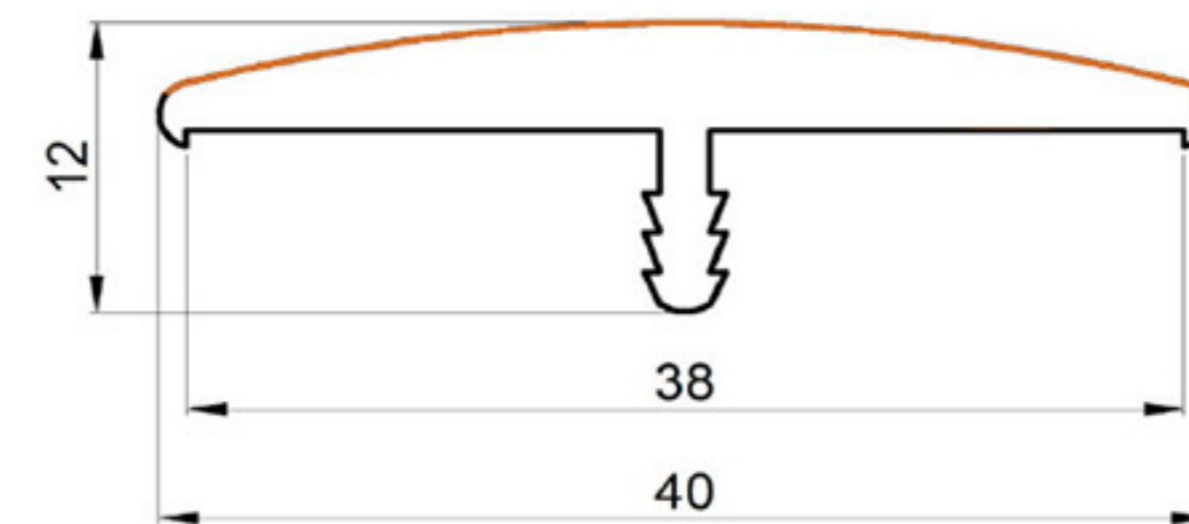

- M09 (Edge banding)
- M111 (Deco profiles with self adhesive)

E.B. LINE

Width: From 15 mm. to 45 mm.

Thickness: 0.35 mm.

M111 DECORATIVE PROFILE (ADHESIVE TAPE)

Uni colors & Wood colors
(special sizes available on request)

EDGE PROFILE 18mm.

SOFT PVC

Art. NO. : M31/18

18 mm.

EDGE PROFILE 38mm.

SOFT PVC

Art. NO. : M33/38

38 mm.