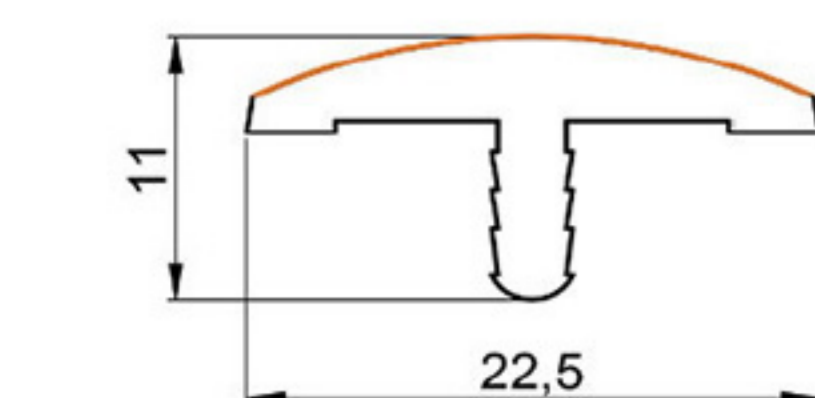

SOFT PVC

Art. NO. : M78