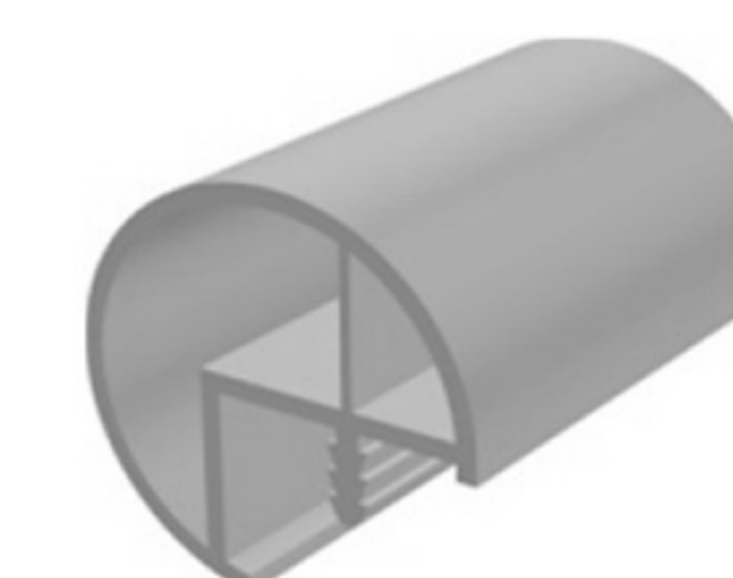

EDGE PROFILE 21mm.

HARD / SOFT PVC

Art. NO. : M49

21 mm.

EDGE PROFILE 18mm.

HARD PVC

Art. NO. : M94

EDGE BANDING 23mm.

SOFT PVC

Art. NO. : M73/23

23 mm.

EDGE PROFILE 26mm.

SOFT PVC

Art. NO. : M96

26 mm.

EDGE PROFILE 25mm.