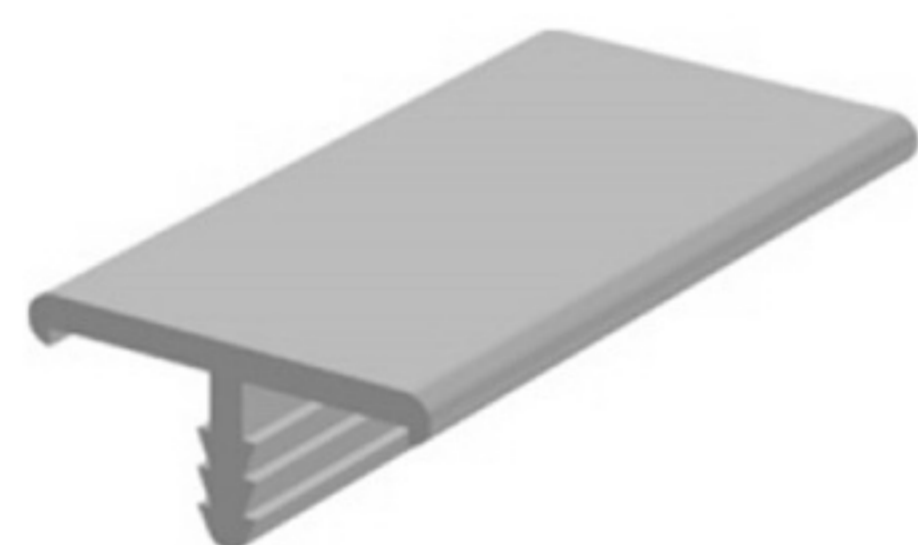

EDGE PROFILE 16mm.

SOFT PVC

Art. NO. : M33/16