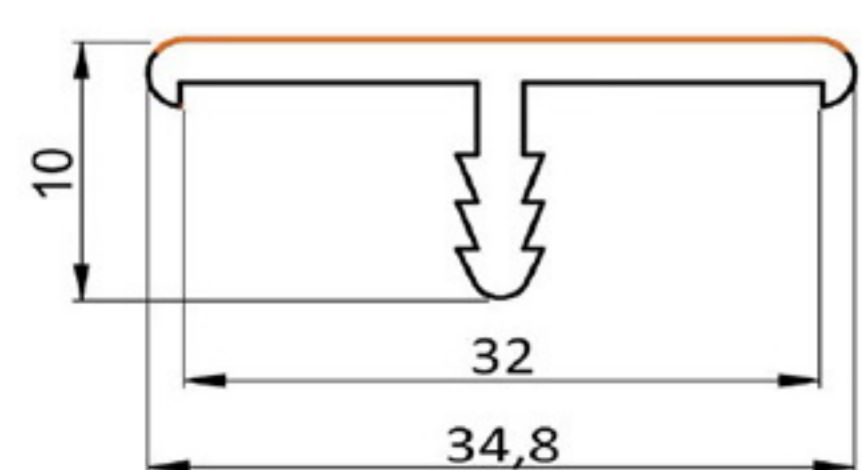

EDGE PROFILE 20mm.

SOFT PVC

Art. NO. : M33/20

19 mm.

EDGE PROFILE 32mm.

SOFT PVC

Art. NO. : M47/32

32 mm.

EDGE PROFILE 32mm.

SOFT PVC

Art. NO. : M33/32

32 mm.

EDGE PROFILE 16mm.

HARD / SOFT PVC

Art. NO. : M48/16

16 mm.