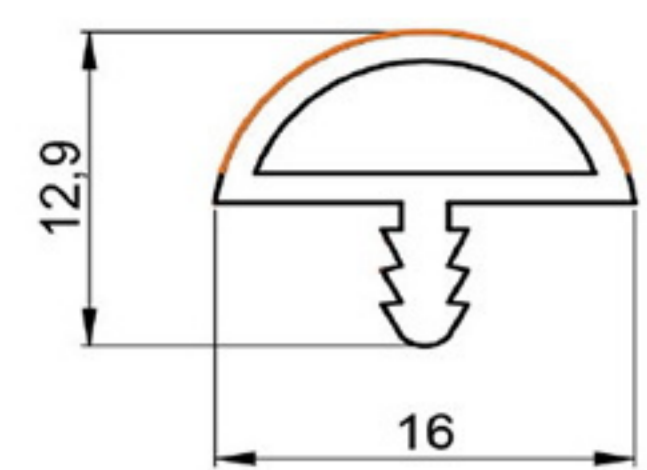

EDGE PROFILE 16mm.

HARD PVC

Art. NO. : M01/16

16 mm.

EDGE PROFILE 10mm.

HARD / SOFT PVC

Art. NO. : M02/10,5

10 mm.