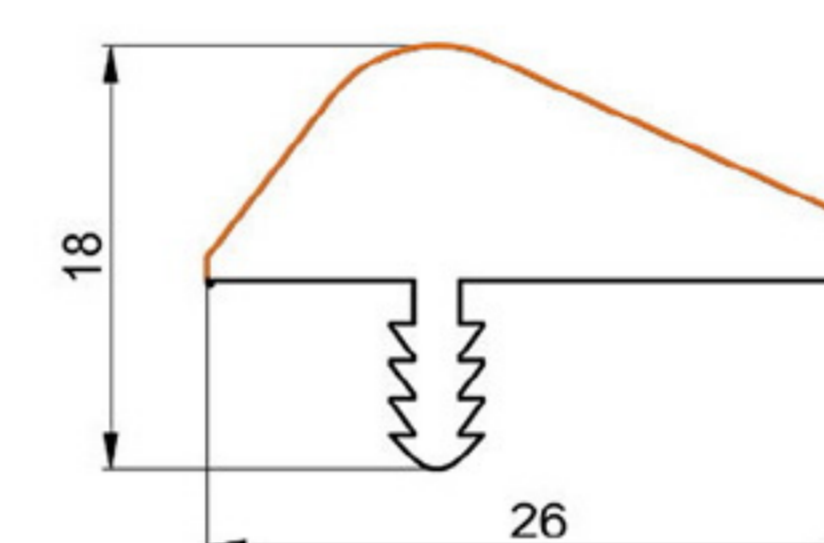

SOFT PVC

Art. NO. : M73/23

23 mm.

EDGE PROFILE 26mm.

SOFT PVC

Art. NO. : M96

26 mm.

EDGE PROFILE 25mm.