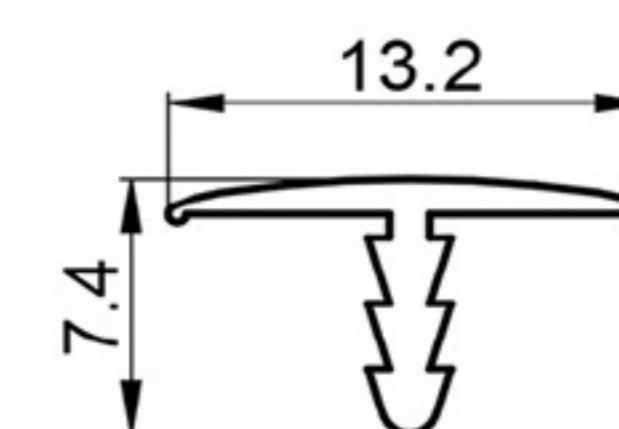

SOFT PVC

Art. NO. : M78

22 mm.

EDGE PROFILE

SOFT PVC

Art. NO. : SP08

13 mm.

EDGE PROFILE

HARD PVC

Art. NO. : SP38

28 mm.

EDGE PROFILE

HARD PVC

Art. NO. : SP65

26 mm.

EDGE PROFILE