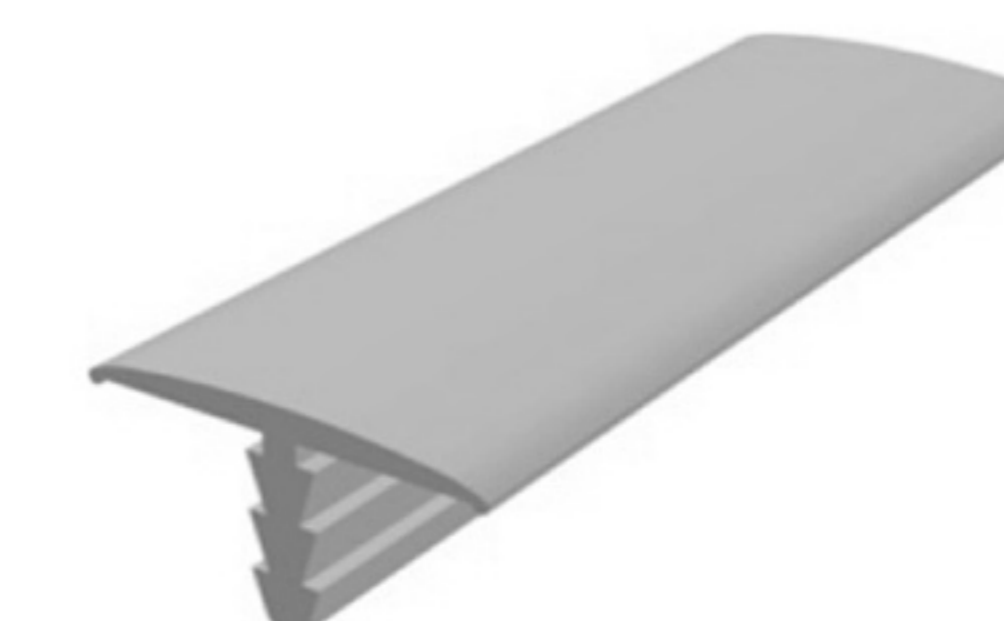

SOFT PVC

Art. NO. : M78

22 mm.

EDGE PROFILE

SOFT PVC

Art. NO. : SP08

13 mm.

EDGE PROFILE

HARD PVC

Art. NO. : SP38

28 mm.

EDGE PROFILE

HARD PVC

Art. NO. : SP65

26 mm.

EDGE PROFILE