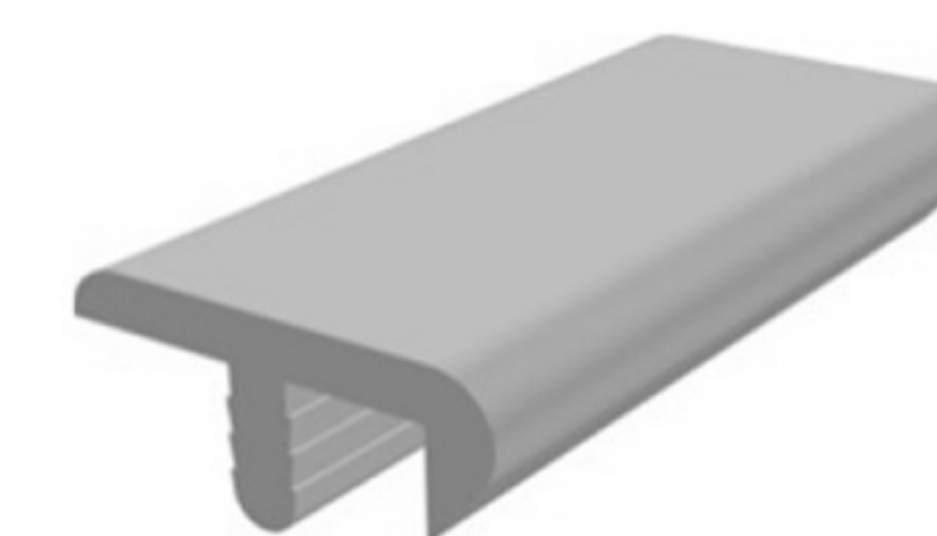

EDGE PROFILE 19mm.

HARD / SOFT PVC

Art. NO. : M48/19

19 mm.

EDGE PROFILE 17mm.

HARD PVC

Art. NO. : M79

17 mm.

EDGE PROFILE 21mm.

HARD / SOFT PVC

Art. NO. : M49

21 mm.

EDGE PROFILE 18mm.

HARD PVC

Art. NO. : M94

EDGE BANDING 23mm.