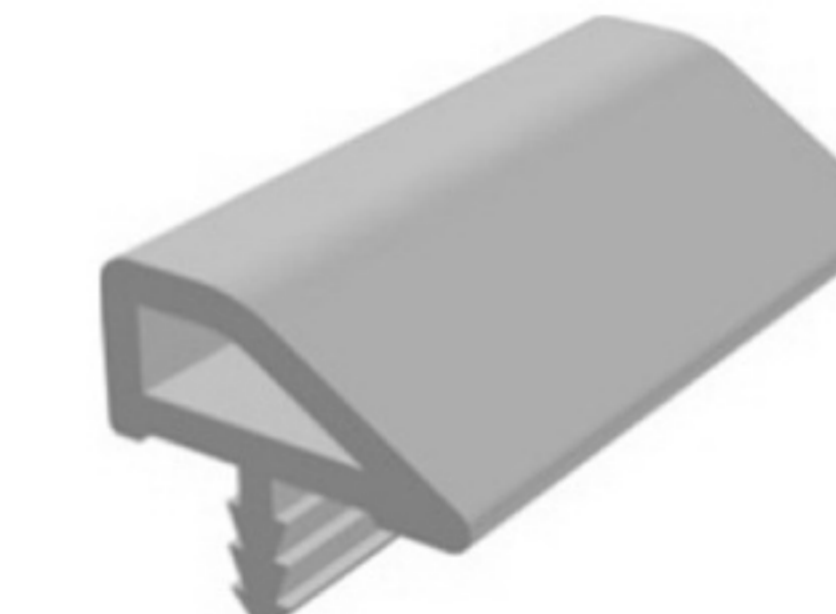

SOFT PVC

Art. NO. : M73/25

25 mm.

EDGE PROFILE 17mm.

HARD PVC

Art. NO. : Z38

17 mm.

EDGE PROFILE 22mm.

SOFT PVC

Art. NO. : M77

22 mm.

EDGE PROFILE

SOFT PVC

Art. NO. : SP07

9 mm.

EDGE PROFILE 22mm.