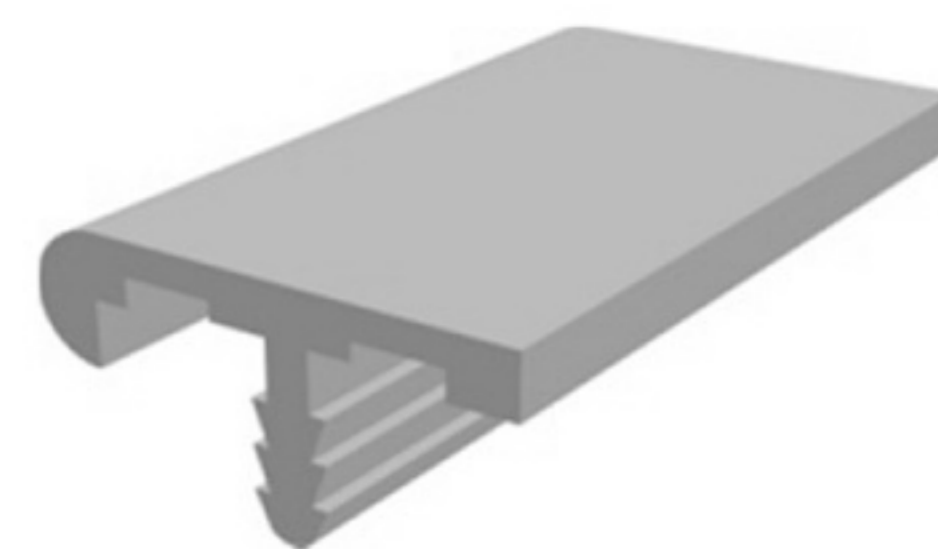

HARD / SOFT PVC

Art. NO. : M48/19