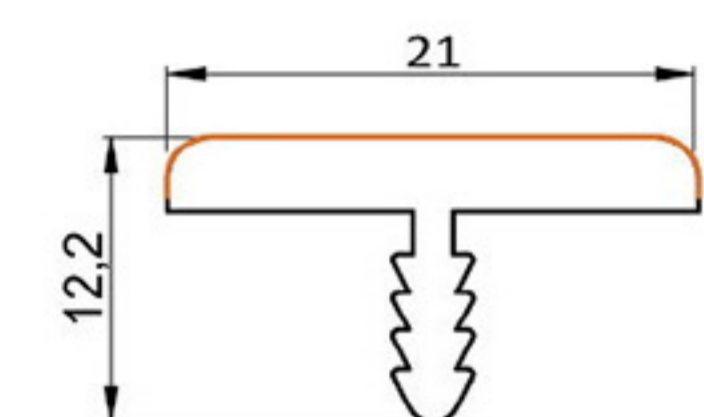

EDGE PROFILE 19mm.

HARD / SOFT PVC

Art. NO. : M48/19

19 mm.

EDGE PROFILE 17mm.

HARD PVC

Art. NO. : M79

17 mm.

EDGE PROFILE 21mm.

HARD / SOFT PVC

Art. NO. : M49

21 mm.

EDGE PROFILE 18mm.

HARD PVC

Art. NO. : M94

EDGE BANDING 23mm.