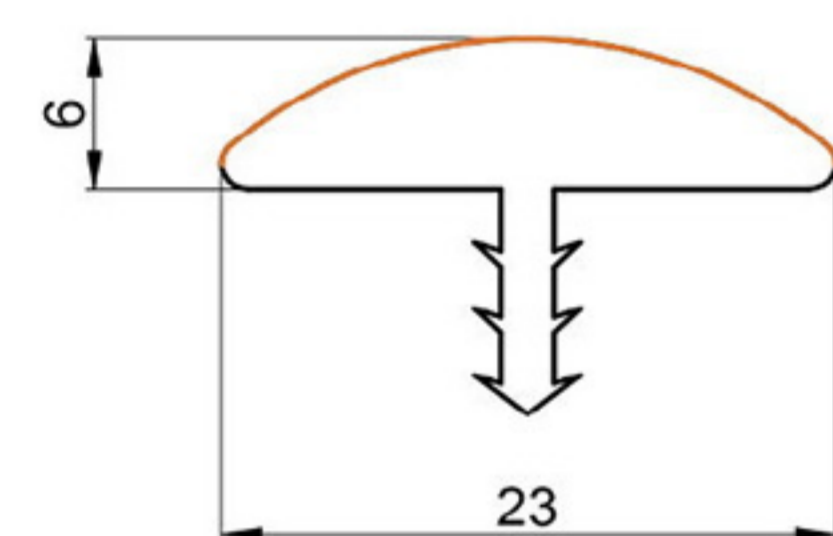

EDGE PROFILE 25mm.

SOFT PVC

Art. NO. : M73/23