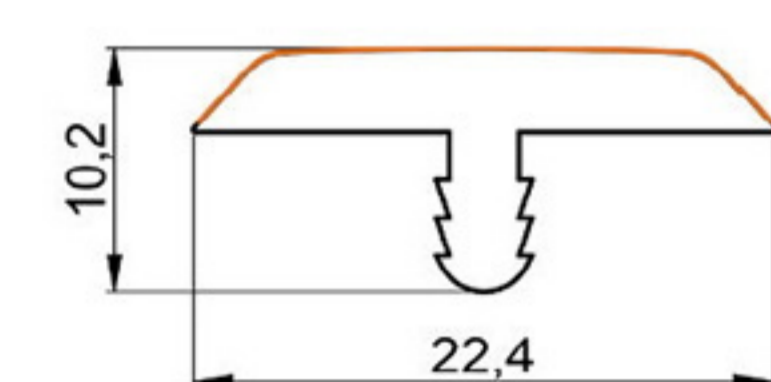

EDGE PROFILE 22mm.

SOFT PVC

Art. NO. : M77