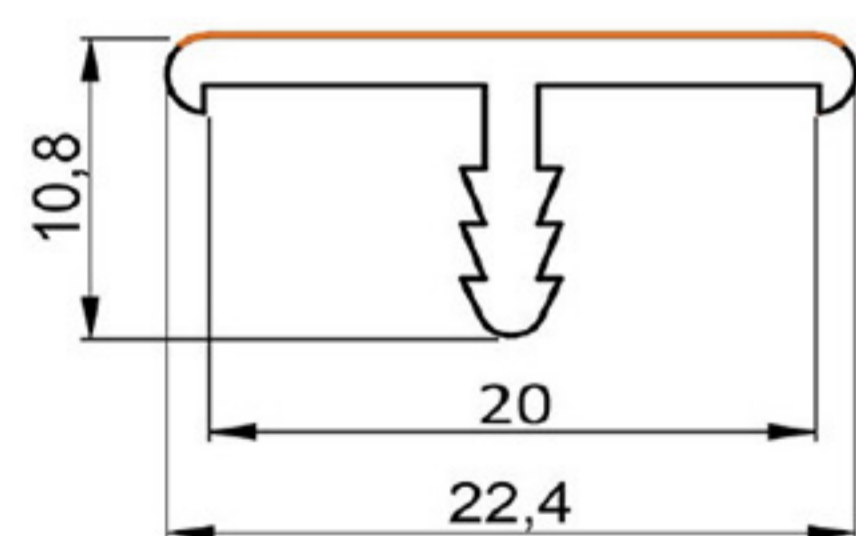

EDGE PROFILE 20mm.

SOFT PVC

Art. NO. : M33/20