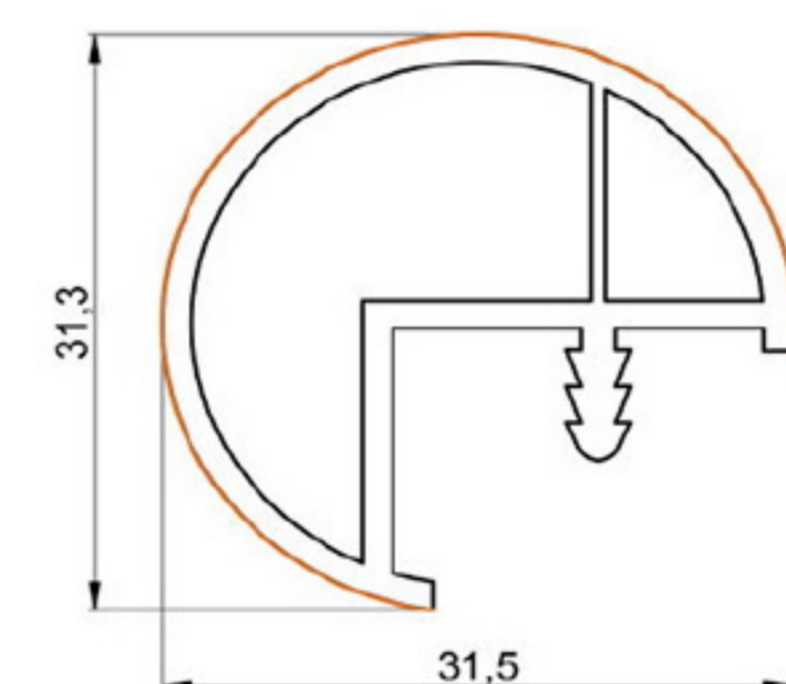

EDGE PROFILE 19mm.

HARD / SOFT PVC

Art. NO. : M48/19

19 mm.

EDGE PROFILE 17mm.

HARD PVC

Art. NO. : M79

17 mm.

EDGE PROFILE 21mm.

HARD / SOFT PVC

Art. NO. : M49

21 mm.

EDGE PROFILE 18mm.

HARD PVC

Art. NO. : M94

EDGE BANDING 23mm.

SOFT PVC

Art. NO. : M73/23

23 mm.

EDGE PROFILE 26mm.

SOFT PVC

Art. NO. : M96

26 mm.

EDGE PROFILE 25mm.