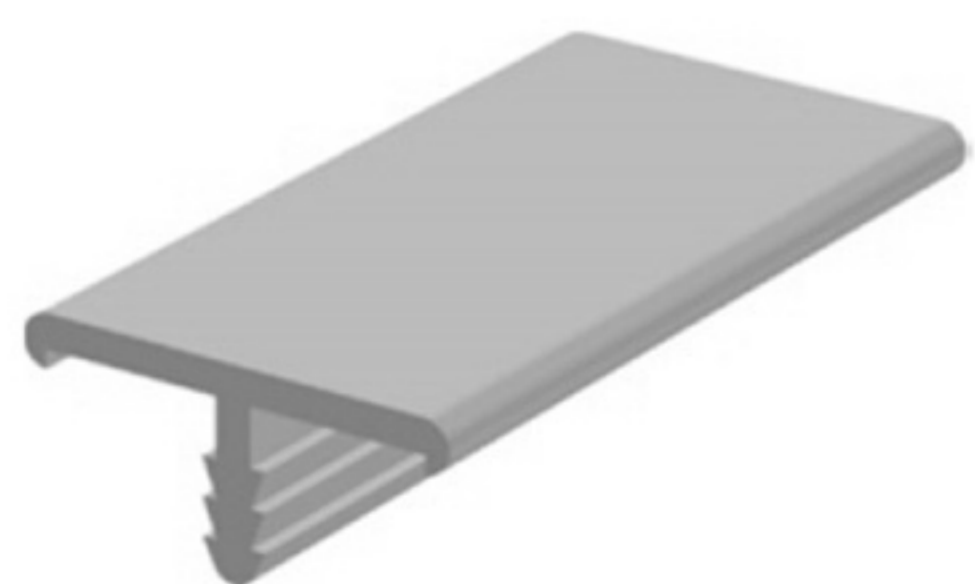

EDGE PROFILE 20mm.

SOFT PVC

Art. NO. : M33/20