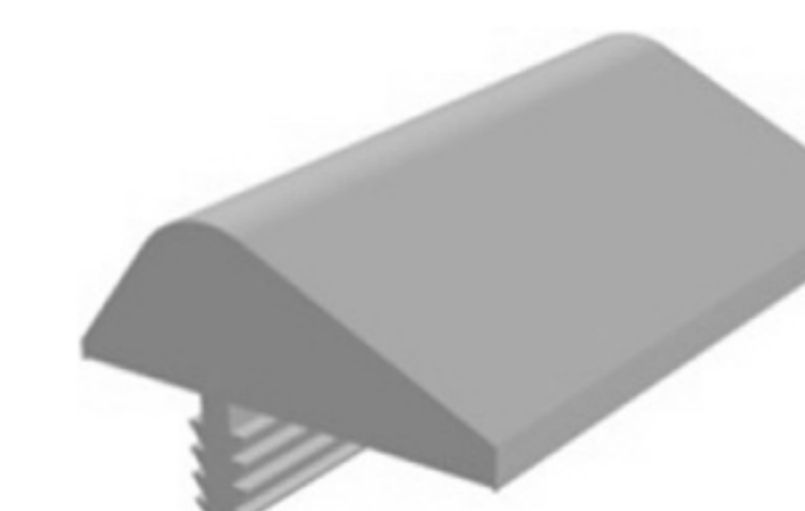

SOFT PVC

Art. NO. : M73/23

23 mm.

EDGE PROFILE 26mm.

SOFT PVC

Art. NO. : M96

26 mm.

EDGE PROFILE 25mm.

SOFT PVC

Art. NO. : M73/25

25 mm.

EDGE PROFILE 17mm.

HARD PVC

Art. NO. : Z38

17 mm.

EDGE PROFILE 22mm.