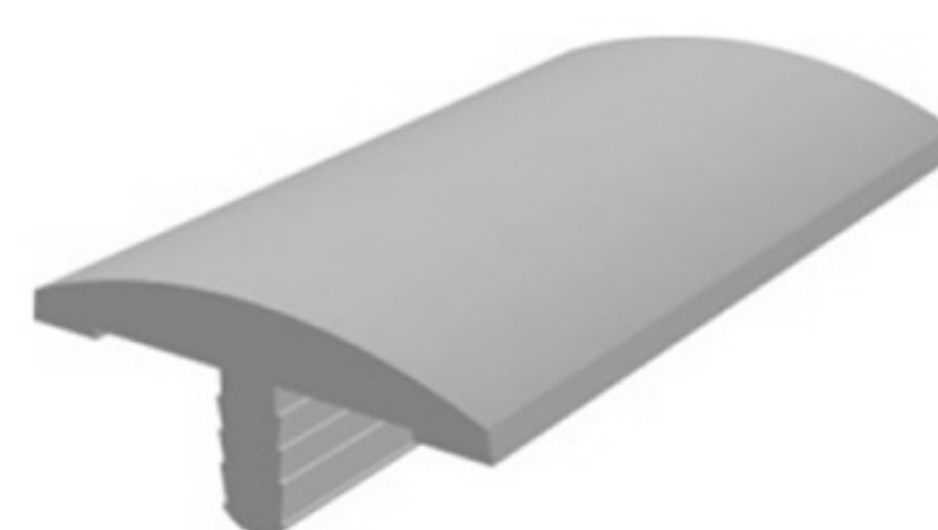

SOFT PVC

Art. NO. : M73/25

25 mm.

EDGE PROFILE 17mm.

HARD PVC

Art. NO. : Z38

17 mm.

EDGE PROFILE 22mm.

SOFT PVC

Art. NO. : M77

22 mm.

EDGE PROFILE

SOFT PVC

Art. NO. : SP07

9 mm.

EDGE PROFILE 22mm.

SOFT PVC

Art. NO. : M78

22 mm.

EDGE PROFILE

SOFT PVC

Art. NO. : SP08

13 mm.

EDGE PROFILE