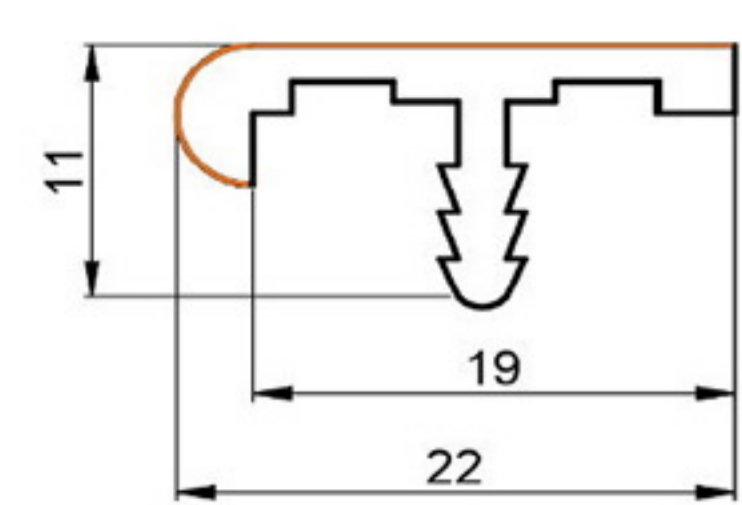

EDGE PROFILE 32mm.

SOFT PVC

Art. NO. : M33/32

32 mm.

EDGE PROFILE 16mm.

HARD / SOFT PVC

Art. NO. : M48/16

16 mm.

EDGE PROFILE 19mm.

HARD / SOFT PVC

Art. NO. : M48/19

19 mm.

EDGE PROFILE 17mm.

HARD PVC

Art. NO. : M79

17 mm.