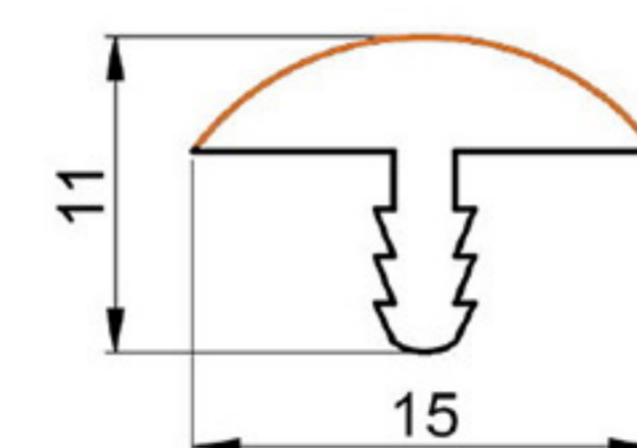

EDGE PROFILE 30mm.

SOFT PVC

Art. NO. : M31/30

30 mm.

EDGE PROFILE 15mm.

HARD / SOFT PVC

Art. NO. : M47/15

15 mm.