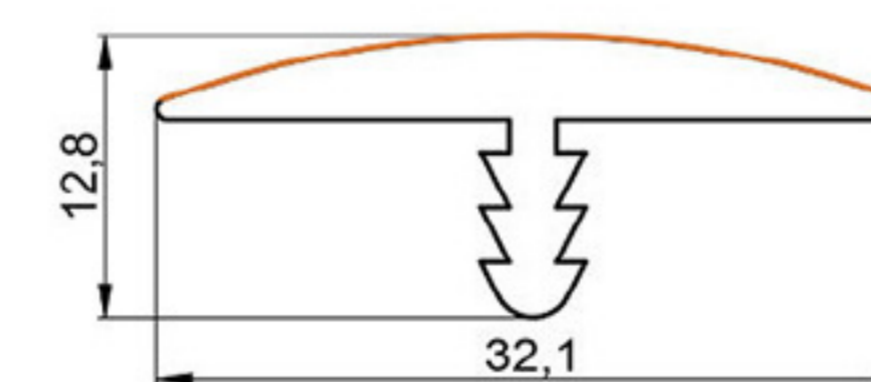

EDGE PROFILE 20mm.

SOFT PVC

Art. NO. : M33/20

19 mm.

EDGE PROFILE 32mm.

SOFT PVC

Art. NO. : M47/32

32 mm.

EDGE PROFILE 32mm.

SOFT PVC

Art. NO. : M33/32

32 mm.

EDGE PROFILE 16mm.

HARD / SOFT PVC

Art. NO. : M48/16

16 mm.