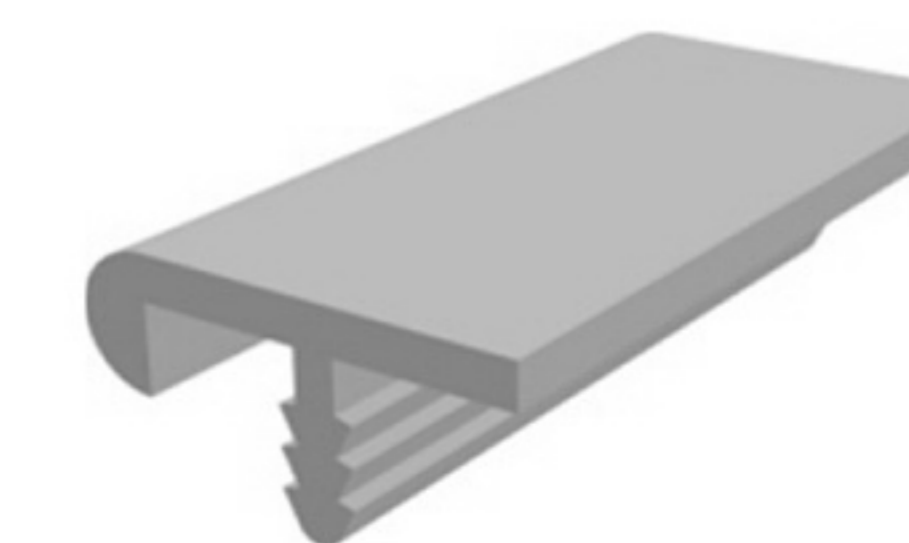

EDGE PROFILE 32mm.

SOFT PVC

Art. NO. : M33/32

32 mm.

EDGE PROFILE 16mm.

HARD / SOFT PVC

Art. NO. : M48/16

16 mm.