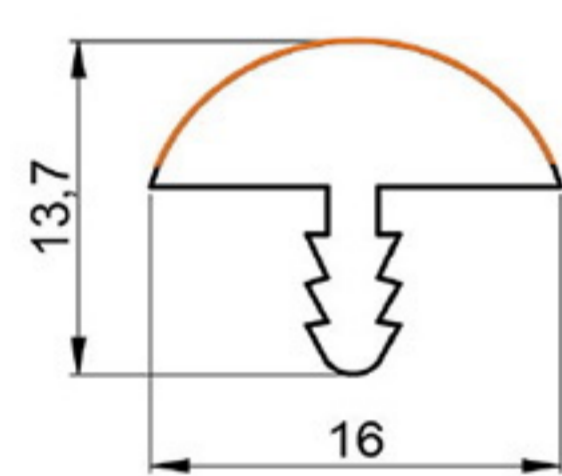

EDGE PROFILE 12mm.

SOFT PVC

Art. NO. : M02/12

12 mm.

EDGE PROFILE 16mm.

SOFT PVC

Art. NO. : M02/16

16 mm.

EDGE PROFILE 19mm.

SOFT PVC

Art. NO. : M02/19

19 mm.

EDGE PROFILE 38mm.

HARD / SOFT PVC

Art. NO. : M18/38

38 mm.