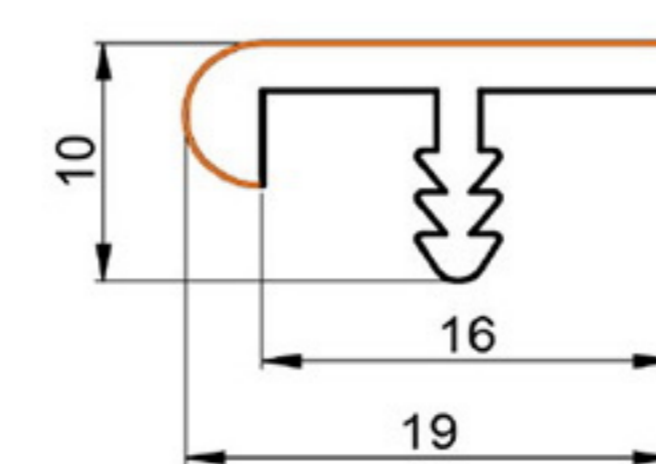

EDGE PROFILE 32mm.

SOFT PVC

Art. NO. : M33/32

32 mm.

EDGE PROFILE 16mm.

HARD / SOFT PVC

Art. NO. : M48/16

16 mm.

EDGE PROFILE 19mm.

HARD / SOFT PVC

Art. NO. : M48/19

19 mm.

EDGE PROFILE 17mm.

HARD PVC

Art. NO. : M79

17 mm.