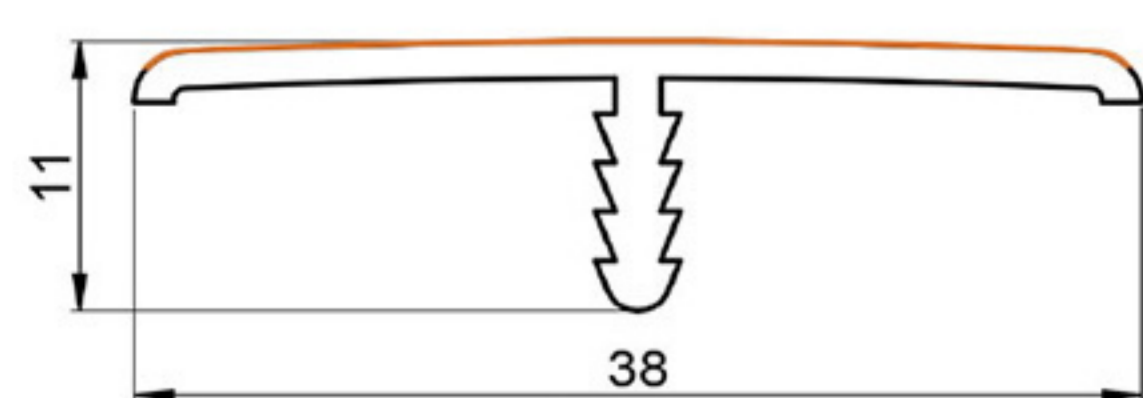

EDGE PROFILE 19mm.

SOFT PVC

Art. NO. : M02/19

19 mm.

EDGE PROFILE 38mm.

HARD / SOFT PVC

Art. NO. : M18/38

38 mm.