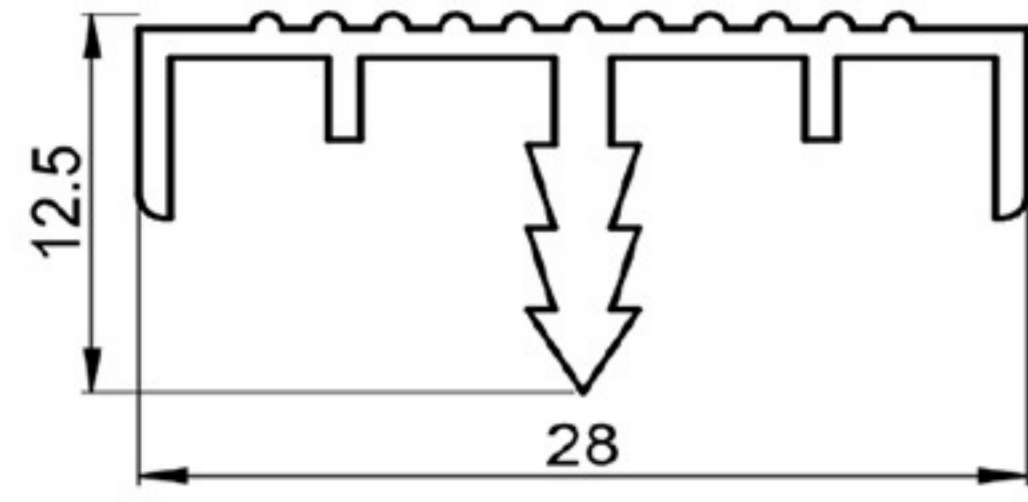

EDGE PROFILE

HARD PVC

Art. NO. : SP38

28 mm.