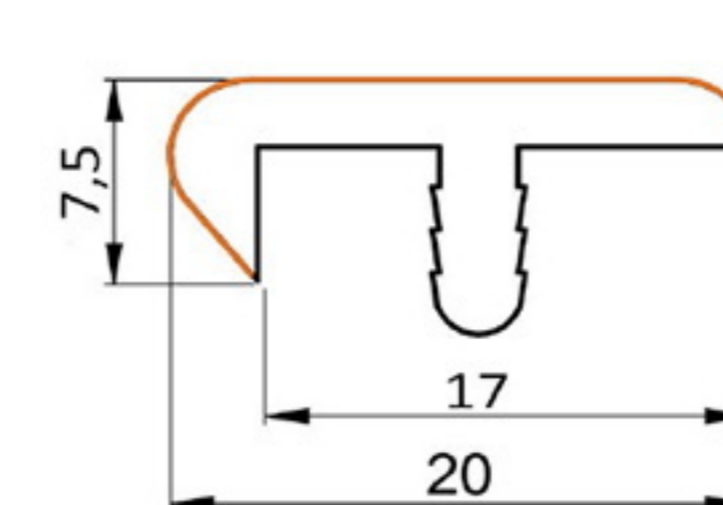

EDGE PROFILE 19mm.

HARD / SOFT PVC

Art. NO. : M48/19

19 mm.

EDGE PROFILE 17mm.

HARD PVC

Art. NO. : M79

17 mm.

EDGE PROFILE 21mm.

HARD / SOFT PVC

Art. NO. : M49

21 mm.

EDGE PROFILE 18mm.

HARD PVC

Art. NO. : M94

EDGE BANDING 23mm.