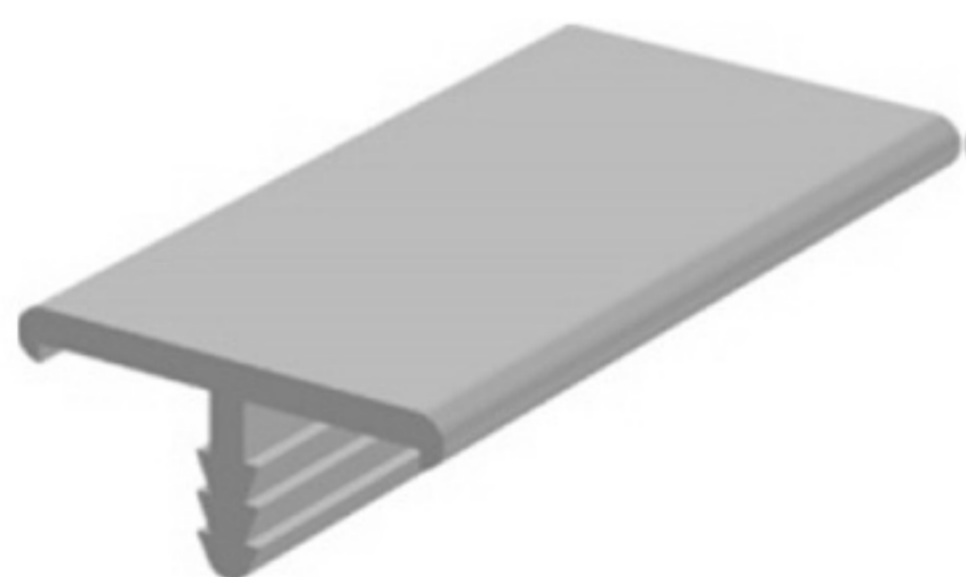

EDGE PROFILE 18mm.

SOFT PVC

Art. NO. : M33/18