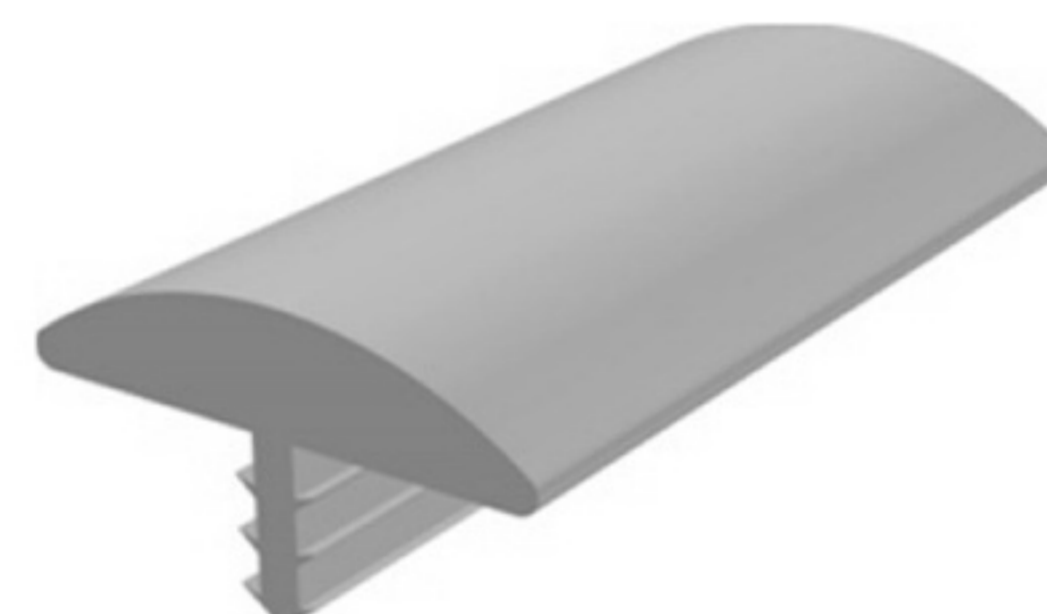

EDGE PROFILE 21mm.

HARD / SOFT PVC

Art. NO. : M49

21 mm.

EDGE PROFILE 18mm.

HARD PVC

Art. NO. : M94

EDGE BANDING 23mm.

SOFT PVC

Art. NO. : M73/23

23 mm.

EDGE PROFILE 26mm.

SOFT PVC

Art. NO. : M96

26 mm.

EDGE PROFILE 25mm.

SOFT PVC

Art. NO. : M73/25

25 mm.

EDGE PROFILE 17mm.

HARD PVC

Art. NO. : Z38

17 mm.

EDGE PROFILE 22mm.