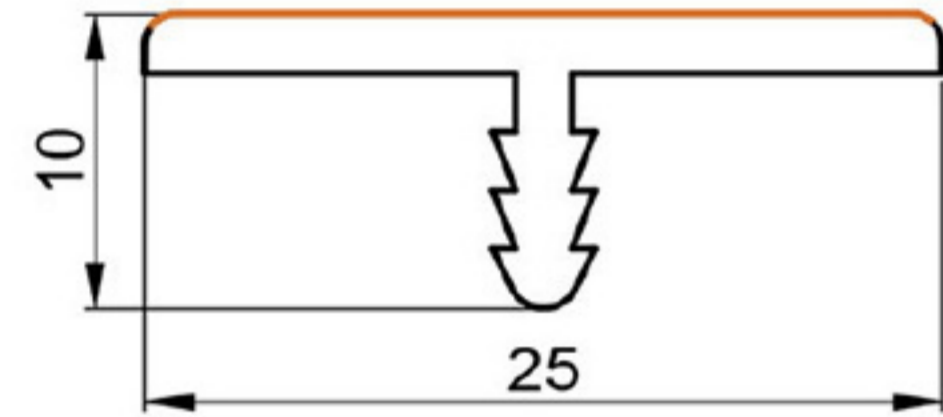

EDGE PROFILE

HARD PVC

Art. NO. : SP38

28 mm.

EDGE PROFILE

HARD PVC

Art. NO. : SP65

26 mm.

EDGE PROFILE

HARD PVC

Art. NO. : SP70

25 mm.

EDGE PROFILE

SOFT PVC

Art. NO. : SP133

14 mm.

Vielfalt ist unser Profil

Wir bieten ein großes Repertoire an verschiedensten Profilen an. Dekorative und technische Profile. Aus Polycarbonat, PVC oder auch ABS - und vielen weiteren Materialien und Oberflächeneffekte.

DE Unser „in house“ Formenbau macht schnelles und kundenorientiertes Service möglich. Jahrzehnte lange Erfahrung bietet unseren Kunden einen echten Vorteil.

Unsere Extrusionsabteilung umfasst einen modernen Maschinenpark – inklusive Extrusionsanlagen für Plattenextrusion, der eine professionelle Produktion von Möbelkanten möglich macht.

Mehr Information und ein komplettes PDF mit allen aktuellen Standard Profilen für den download finden Sie auf www.smdesgins.com

We materialize your vision!

Diversity is our profile

EN We offer a vast variety of profiles. Decorative and Technical. From Polycarbonate to PVC, ABS and many different materials and finishing effects.

Our own „in house“ molding department makes us a fast and service-oriented partner for our clients. Decades of experience provide a solid advantage to our clients. Our profile department includes up to date extrusion technology such as sheet extrusion for a professional SMD-Edge banding production. Please download a PDF on www.smdesigns.com with all current available standard profiles.

We materialize your vision!