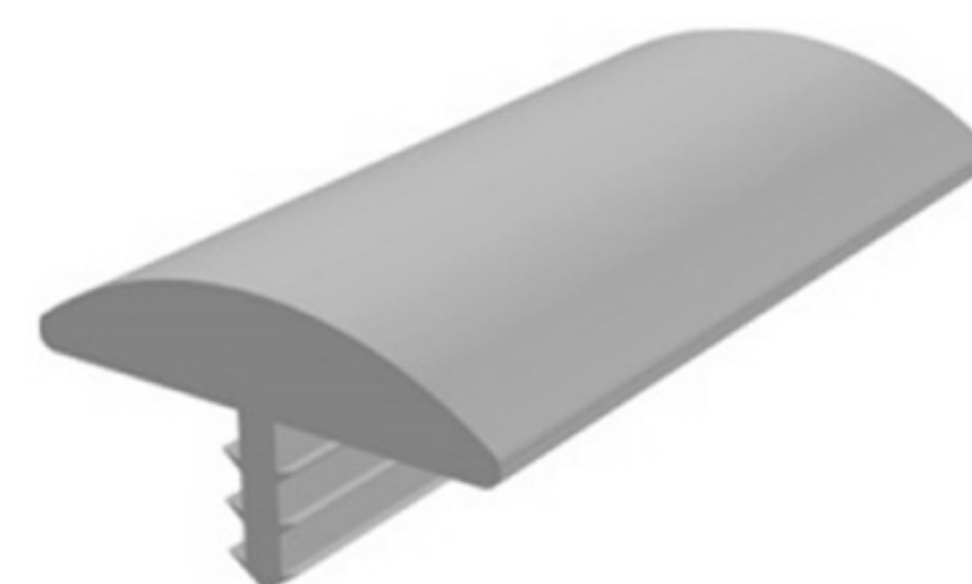

EDGE PROFILE 21mm.

HARD / SOFT PVC

Art. NO. : M49

21 mm.

EDGE PROFILE 18mm.

HARD PVC

Art. NO. : M94

EDGE BANDING 23mm.

SOFT PVC

Art. NO. : M73/23

23 mm.

EDGE PROFILE 26mm.

SOFT PVC

Art. NO. : M96

26 mm.

EDGE PROFILE 25mm.