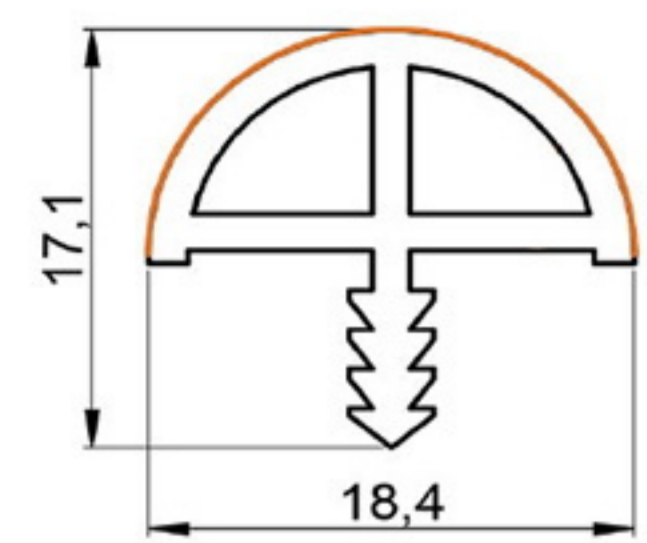

		WIDTH																												
		10	11	12	13	14	15	16	18	20	22	24	25	28	30	33	35	36	37	38	40	45	48	52	54	59	62	65	69	75
THICKNESS	0.4																													
	0.5																													
	0.8																													
	1																													
	1.5																													
	1.8																													
	2																													
3																														
5																														
6																														

- M09 (Edge banding)
- M111 (Deco profiles with self adhesive)

E.B. LINE

Width: From 15 mm. to 45 mm.

Thickness: 0.35 mm.

M111 DECORATIVE PROFILE (ADHESIVE TAPE)

Uni colors & Wood colors
(special sizes available on request)

EDGE PROFILE 18mm.

SOFT PVC

Art. NO. : M31/18

18 mm.

EDGE PROFILE 38mm.

SOFT PVC

Art. NO. : M33/38

38 mm.