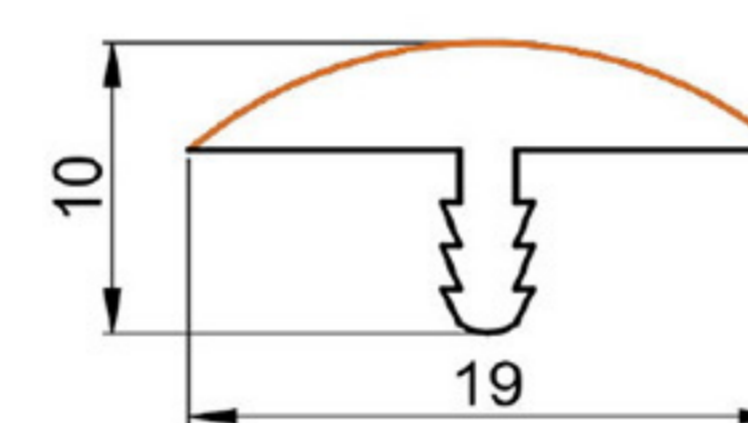

EDGE PROFILE 18mm.

SOFT PVC

Art. NO. : M33/18

18 mm.
19 mm.

EDGE PROFILE 19mm.

HARD / SOFT PVC

Art. NO. : M47/19

19 mm.