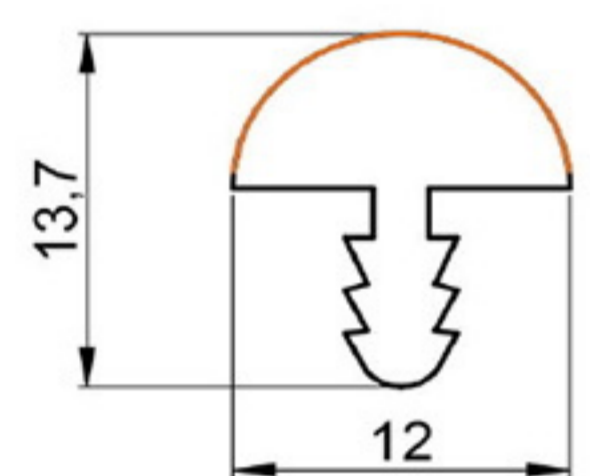

EDGE PROFILE 16mm.

HARD PVC

Art. NO. : M01/16

16 mm.

EDGE PROFILE 10mm.

HARD / SOFT PVC

Art. NO. : M02/10,5

10 mm.

EDGE PROFILE 12mm.

SOFT PVC

Art. NO. : M02/12

12 mm.

EDGE PROFILE 16mm.

SOFT PVC

Art. NO. : M02/16

16 mm.

EDGE PROFILE 19mm.

SOFT PVC

Art. NO. : M02/19

19 mm.

EDGE PROFILE 38mm.

HARD / SOFT PVC

Art. NO. : M18/38

38 mm.

M09 EDGE BANDING (PRIMER)

Uni colors & Wood colors:

Width: From 10 mm. To 45 mm.

Thickness: From 0.5 mm. To 3 mm.

(special sizes available on request)

ARTICLE DESCRIPTION

M09 22 X 2 K10 A5

Article code   Width   Thickness   Color   Structure

		WIDTH																												
		10	11	12	13	14	15	16	18	20	22	24	25	28	30	33	35	36	37	38	40	45	48	52	54	59	62	65	69	75
THICKNESS	0.4																													
	0.5																													
	0.8																													
	1																													
	1.5																													
	1.8																													
	2																													
3																														
5																														
6																														

- M09 (Edge banding)
- M111 (Deco profiles with self adhesive)

E.B. LINE

Width: From 15 mm. to 45 mm.

Thickness: 0.35 mm.

M111 DECORATIVE PROFILE (ADHESIVE TAPE)

Uni colors & Wood colors
(special sizes available on request)