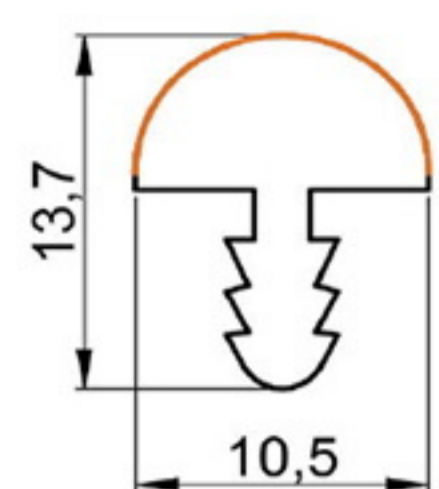

EDGE PROFILE 16mm.

HARD PVC

Art. NO. : M01/16

16 mm.

EDGE PROFILE 10mm.

HARD / SOFT PVC

Art. NO. : M02/10,5

10 mm.