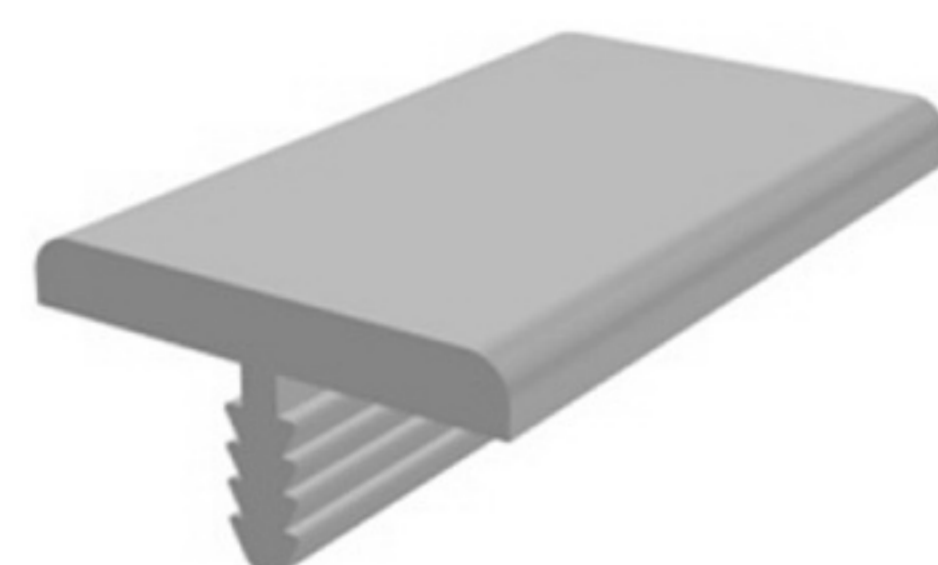

EDGE PROFILE 19mm.

HARD / SOFT PVC

Art. NO. : M48/19

19 mm.

EDGE PROFILE 17mm.

HARD PVC

Art. NO. : M79

17 mm.

EDGE PROFILE 21mm.

HARD / SOFT PVC

Art. NO. : M49

21 mm.

EDGE PROFILE 18mm.

HARD PVC

Art. NO. : M94

EDGE BANDING 23mm.