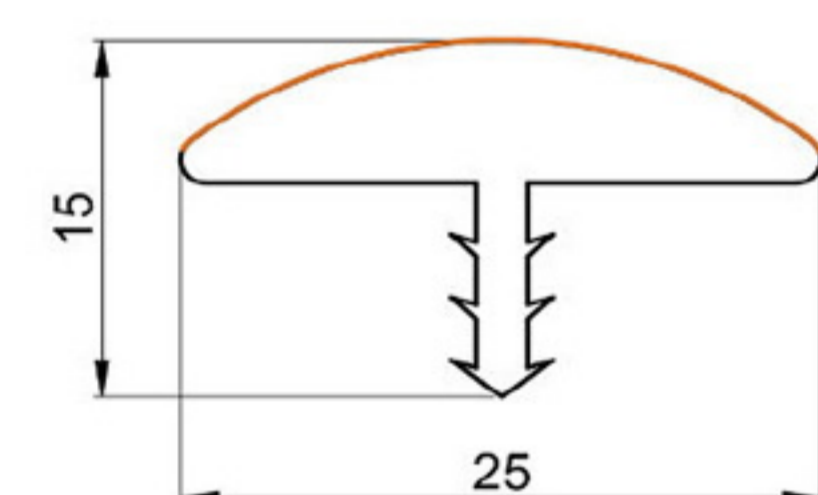

EDGE PROFILE 21mm.

HARD / SOFT PVC

Art. NO. : M49

21 mm.

EDGE PROFILE 18mm.

HARD PVC

Art. NO. : M94

EDGE BANDING 23mm.

SOFT PVC

Art. NO. : M73/23

23 mm.

EDGE PROFILE 26mm.

SOFT PVC

Art. NO. : M96

26 mm.

EDGE PROFILE 25mm.

SOFT PVC

Art. NO. : M73/25

25 mm.

EDGE PROFILE 17mm.

HARD PVC

Art. NO. : Z38

17 mm.

EDGE PROFILE 22mm.